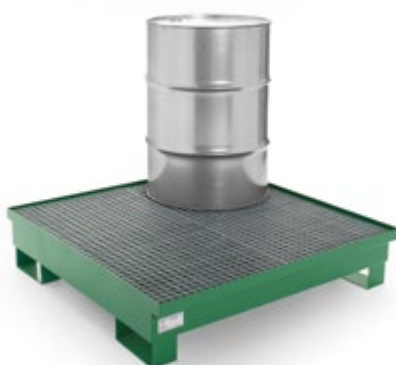

Spill Trays

steel

Without Grid

- ▶ Suitable for storing 200 l drums and smaller containers.
- ▶ Painted or hot-dip galvanised finish.

Type **5206 / 5206-Z**

220 l

1200 × 800 × 250/350 mm

50/53 kg

Type **1262 / 1262-Z**

220 l

1200 × 1200 × 160/260 mm

60/62 kg

With Grid – Economy Line

- ▶ Welded together from 2 mm thick sheet steel.
- ▶ Fitted with a removable hot-dip galvanised grid, which simplifies clean-up of leaks and cleaning of the interior.
- ▶ Painted finish (RAL 6029).
- ▶ Forklift pockets.
- ▶ Tested for tightness.

Type **7558E**

216 l

800 × 800 × 400/500 mm

Type **1260E**

220 l

1200 × 800 × 250/350 mm

Type **6077E**

220 l

1200 × 1200 × 160/260 mm

Type **6076E**

270 l

2,500 × 800 × 150/250 mm