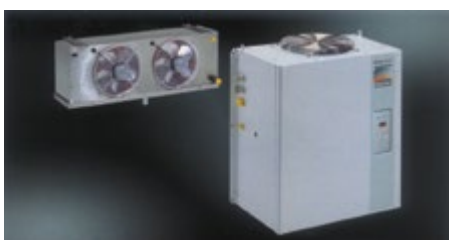

Accessories

- ▶ Mobile storage containers can be fitted with electric heating or air-conditioning on request.

Ramp – Hot-Dip Galvanised

Type 6123

Electrical Wiring, Basic

Type 6122

- ▶ Light, socket, circuit breakers, cabling.