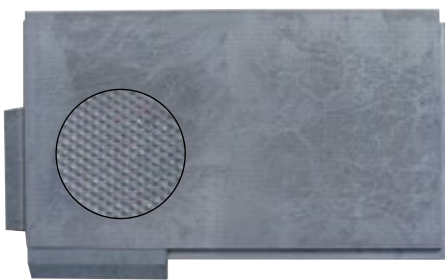

Bubble Pattern

Type **4371**

1200 × 800 × 22 mm

20 kg

2500 kg