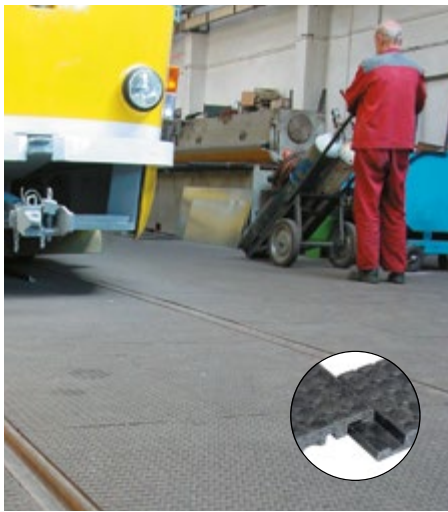

- ▶ Made of heat-treated recycled PVC.
- ▶ Interlocking edges simplify interconnection.
- ▶ Easily cut to modify size or shape. Easily cleaned by sweeping.
- ▶ Top surface features a coin or bubble pattern.
- ▶ Mats are installed by simply laying on the floor.
- ▶ For warehouses, exhibition spaces, halls, winter stadiums, stables, to protect lawns during events, etc.

Coin Pattern

Type **4370**

 1200 × 800 × 22 mm

 20 kg

 2500 kg

Ramp Wedge

Type **4372** (below the mat)

Type **4373** (above the mat)