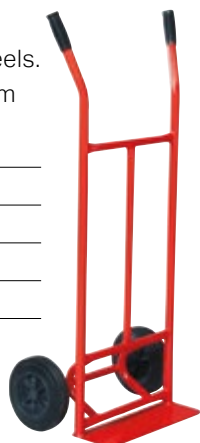

## Steel

- ▶ 200 mm Ø tubeless wheels.
- ▶ 400 × 100 mm base.

### Type 6244

 1100 × 500 mm

 100 kg

 14 kg

- ▶ 260 mm Ø tubed wheels.
- ▶ 400 × 250 mm base.

### Type 6245

 1150 × 600 mm

 250 kg

 14 kg

- ▶ 260 mm Ø tubed wheels.
- ▶ 410 × 185 mm base.

### Type 6246

 1100 × 450 mm

 200 kg

 14 kg

- ▶ 260 mm Ø tubed wheels.
- ▶ 280 × 280 mm base.