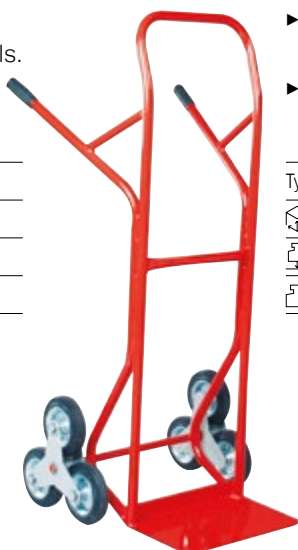

Hand Trucks

Steel, Stair-Climbing

- ▶ 160 mm Ø tubeless wheels.
- ▶ 400 × 250 mm base.

Type **6250**

 1300 × 600 mm

 200 kg

 31 kg

- ▶ 260 mm Ø tubed wheels.
- ▶ 400 × 250 mm base.

Type **6251**

 1270 × 700 mm

 200 kg

 14 kg