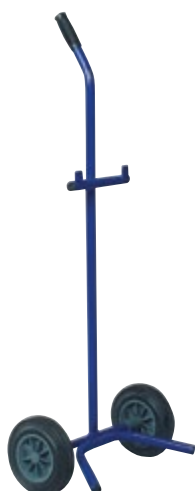

Hand Trucks

Steel, For Gas Bottles

- ▶ 200 mm Ø tubeless wheels.

Type 3100

	1100 × 440 × 250 mm
	100 kg
	10 kg

- ▶ 200 mm Ø tubeless wheels.

Type 5010

	1350 × 440 × 250 mm
	120 kg
	5 kg

- ▶ 200 mm Ø tubeless wheels.

Type 5011

	1120 × 440 × 250 mm
	120 kg
	5 kg

- ▶ 400 mm Ø tubeless wheels.

Type 5012

	1750 × 685 × 1050 mm
	300 kg
	31 kg

Steel, For Rubbish Bins

- ▶ 200 mm Ø tubeless wheels.

Type 0002

	1200 × 500 × 250 mm
	150 kg
	2.5 kg

Dolly

- ▶ 160 mm Ø tubeless wheels.
- ▶ Hot-dip galvanised hoop.
- ▶ Only for 110 l metal rubbish bins.

Type 1048

	420 × 420 mm
	2.5 kg