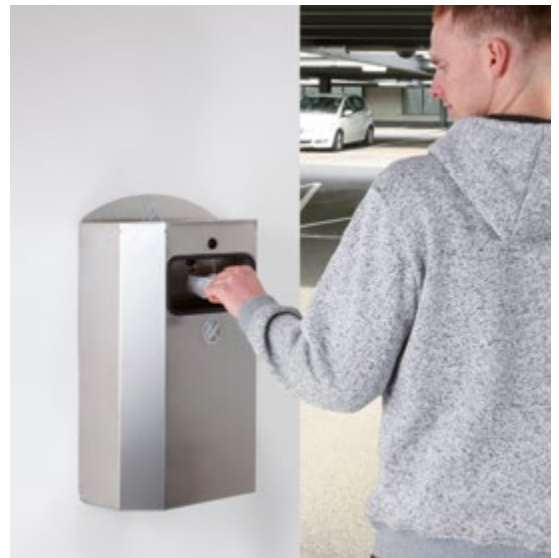

- ▶ Openings around the head of the ashtray.
- ▶ Removable insert.
- ▶ Hinged mount with adjustable angle.

Type **3699**

∅ 180 × 490 mm

- ▶ Litter bin with combined ashtray.
- ▶ Ash collector.
- ▶ Triangle key lock.
- ▶ Stainless steel.

Type **7347**

15 l (bag: 5028)

328 × 164 × 541 mm

- ▶ Indoor ashtray with litter bin.
- ▶ Stainless steel ashtray.
- ▶ Powder-coated bin.

Type **4344**

4.5 l (bin) / 0.75 l (ashtray)

∅ 150 × 430 mm